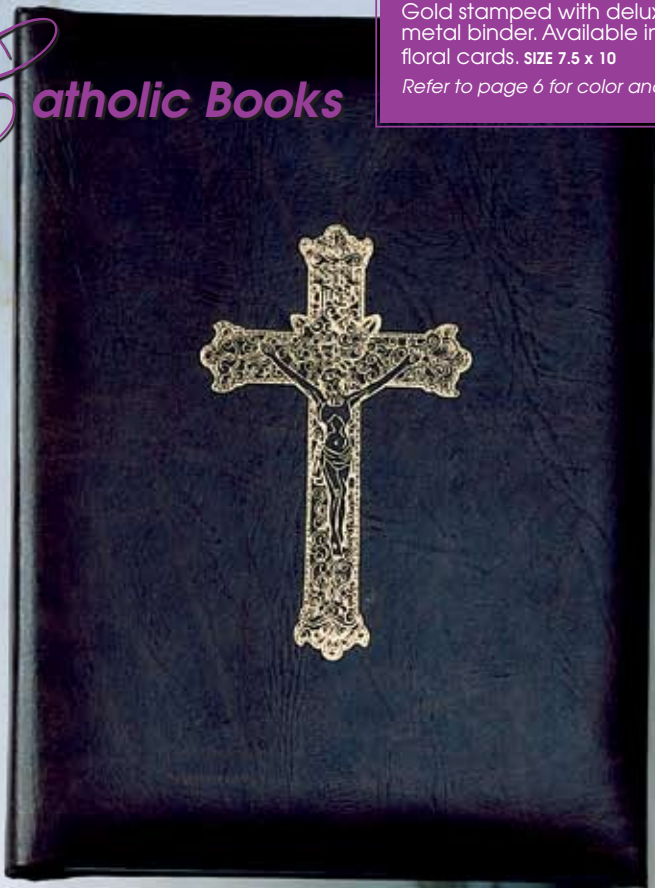

Catholic Books

Catholic Books
Gold stamped with deluxe padded covers. Available with plastic binder or optional metal binder. Available in all colors. Comes individually boxed with false bottom for floral cards. **SIZE 7.5 x 10**
Refer to page 6 for color and design options.