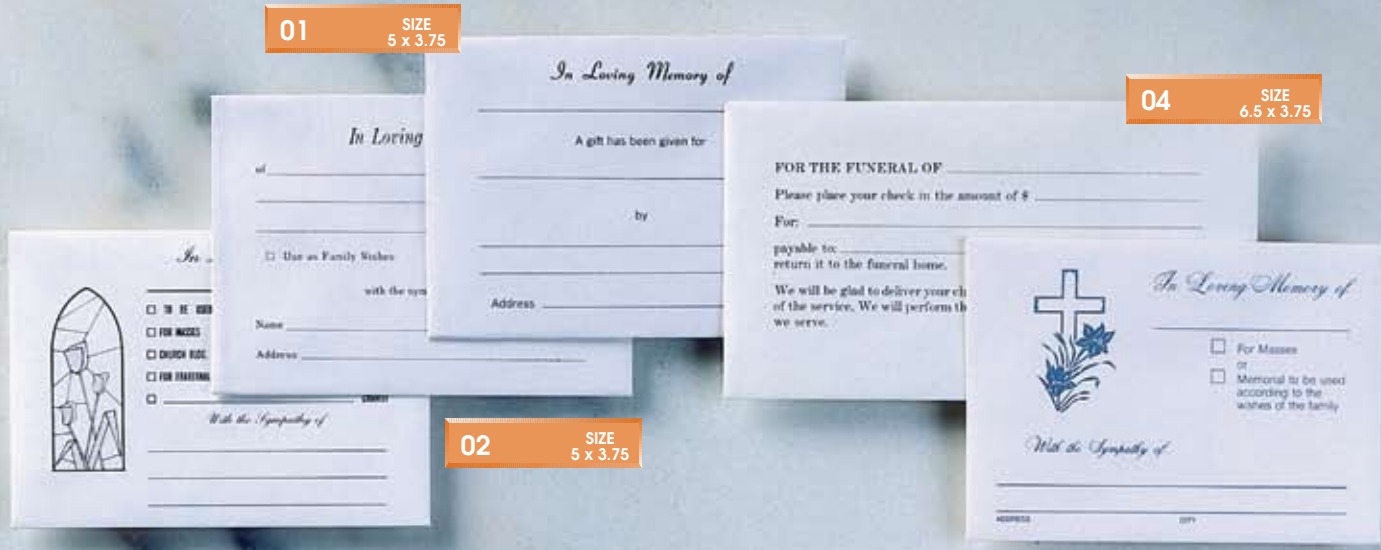

6290-F
6293-F
6294-F
SIZE 5 x 3.5

01 SIZE 5 x 3.75

04 SIZE 6.5 x 3.75

02 SIZE 5 x 3.75