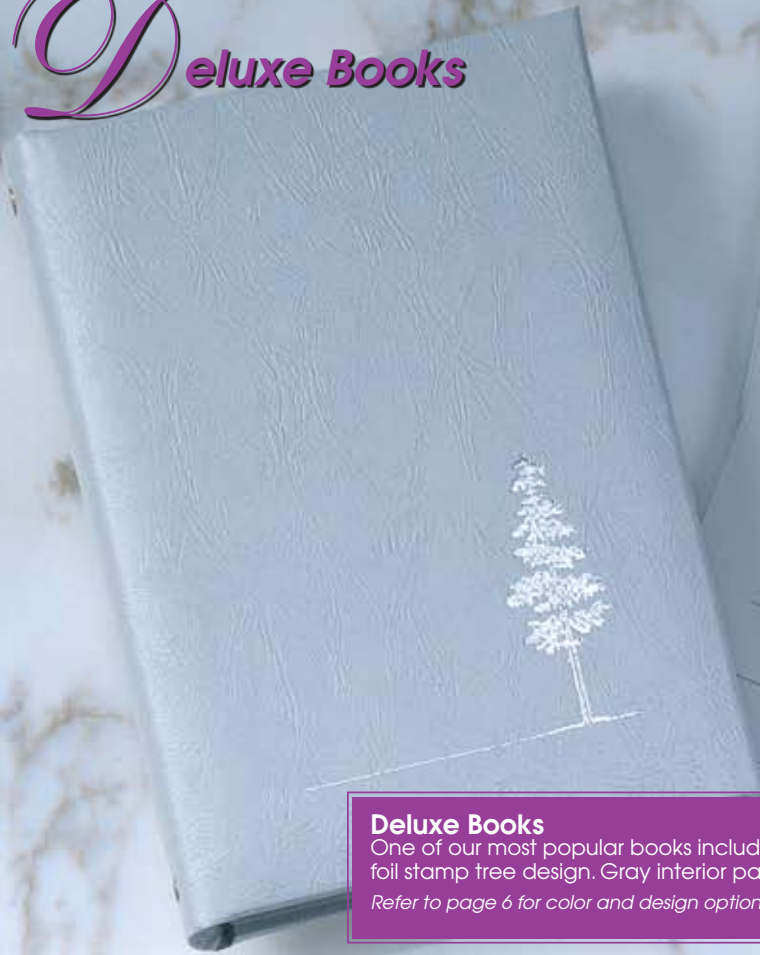

8.5 x 11.5

Refer to page 6 for vinyl colors and design options.

Going Home

Deluxe Books

Deluxe Books
One of our most popular books includes full padded cover with foil stamp tree design. Gray interior pages with black printing.
Refer to page 6 for color and design options.